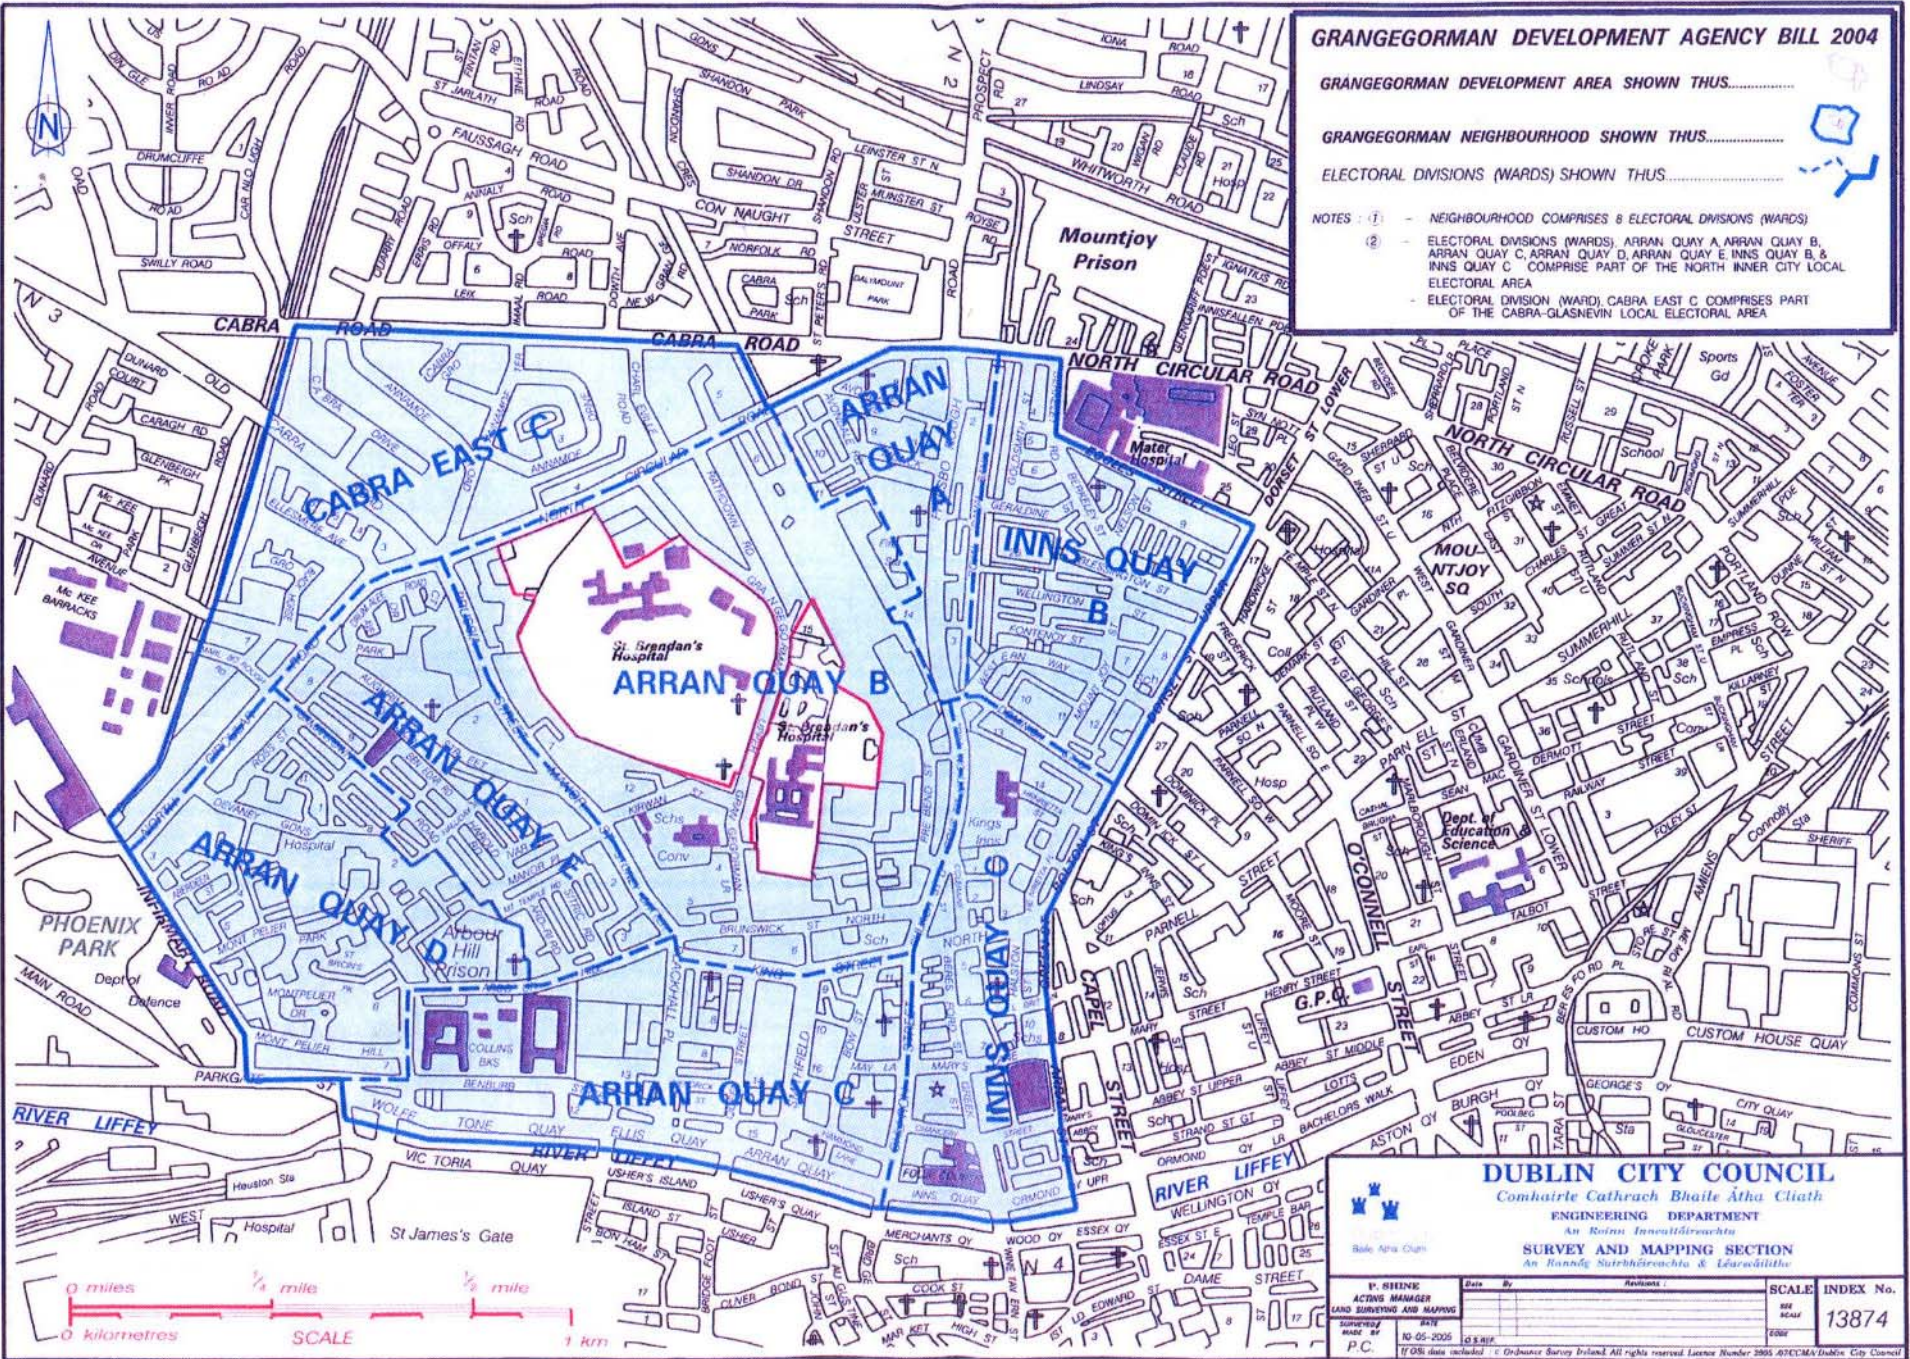

GRANGEGORMAN DEVELOPMENT AGENCY BILL 2004

GRANGEGORMAN DEVELOPMENT AREA SHOWN THUS.....

GRANGEGORMAN NEIGHBOURHOOD SHOWN THUS.....

ELECTORAL DIVISIONS (WARDS) SHOWN THUS.....

- NOTES : (1) - NEIGHBOURHOOD COMPRISES 8 ELECTORAL DIVISIONS (WARDS)
 (2) - ELECTORAL DIVISIONS (WARDS) ARRAN QUAY A, ARRAN QUAY B, ARRAN QUAY C, ARRAN QUAY D, ARRAN QUAY E, INNS QUAY B, & INNS QUAY C COMPRISE PART OF THE NORTH INNER CITY LOCAL ELECTORAL AREA
 - ELECTORAL DIVISION (WARD) CABRA EAST C COMPRISES PART OF THE CABRA-GLASNEVIN LOCAL ELECTORAL AREA

DUBLIN CITY COUNCIL
 Comhairle Cathrach Bhaile Átha Cliath
 ENGINEERING DEPARTMENT
 An Roinn Innealltáiríochta
 SURVEY AND MAPPING SECTION
 An Roinn Sárthréachta & Léarscáltha

Scale: 1:10000
 Date: 10-05-2005
 Index No. 13874